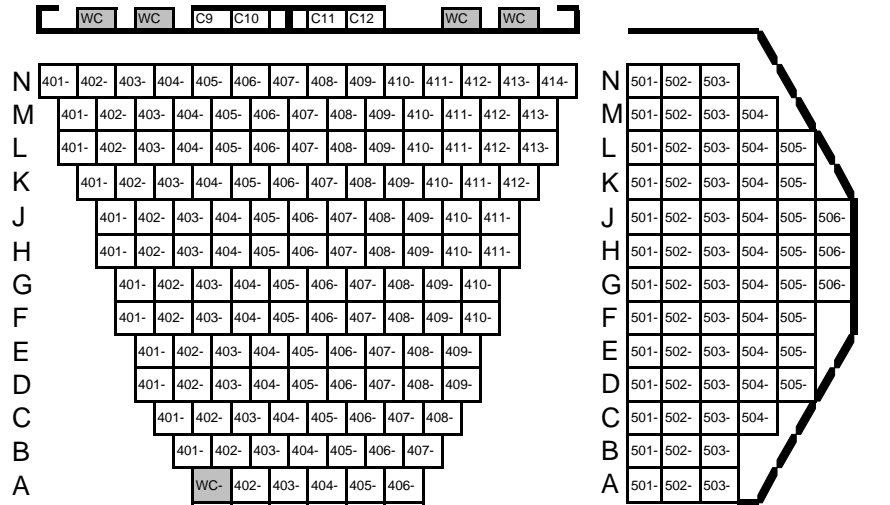

# APAC SEATING CHART

## ORCHESTRA LEVEL

Total=982

CONTROL BOOTH

WC WC C1 C2 C3 C4 WC WC

WC WC C5 C6 C7 C8 WC WC

WC WC C9 C10 C11 C12 WC WC

STAGE / ORCHESTRA PIT