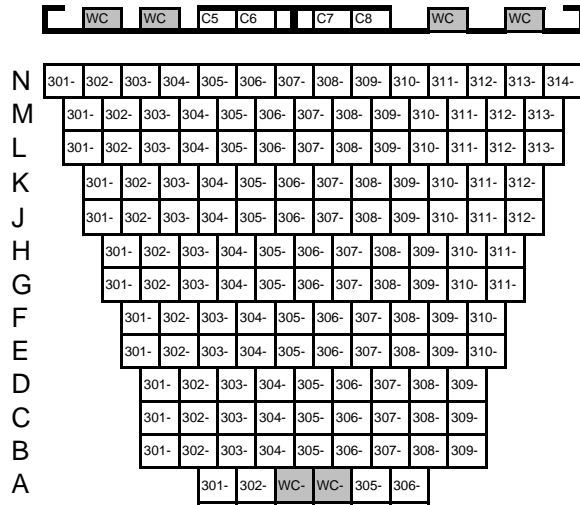

# APAC SEATING CHART

## ORCHESTRA LEVEL

Total=982

CONTROL BOOTH

WC WC C1 C2 C3 C4 WC WC

WC WC C5 C6 C7 C8 WC WC

WC WC C9 C10 C11 C12 WC WC

STAGE / ORCHESTRA PIT