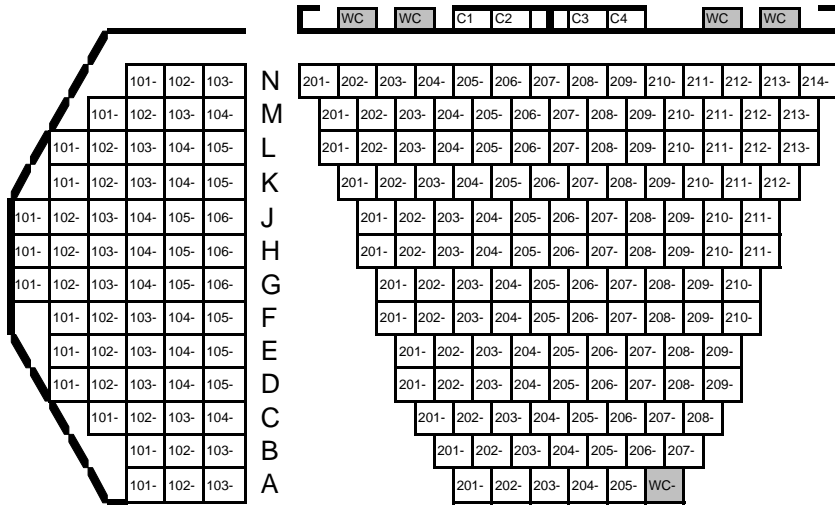

# APAC SEATING CHART

## ORCHESTRA LEVEL

Total=982

CONTROL BOOTH

WC WC C1 C2 C3 C4 WC WC

WC WC C5 C6 C7 C8 WC WC

WC WC C9 C10 C11 C12 WC WC

STAGE / ORCHESTRA PIT